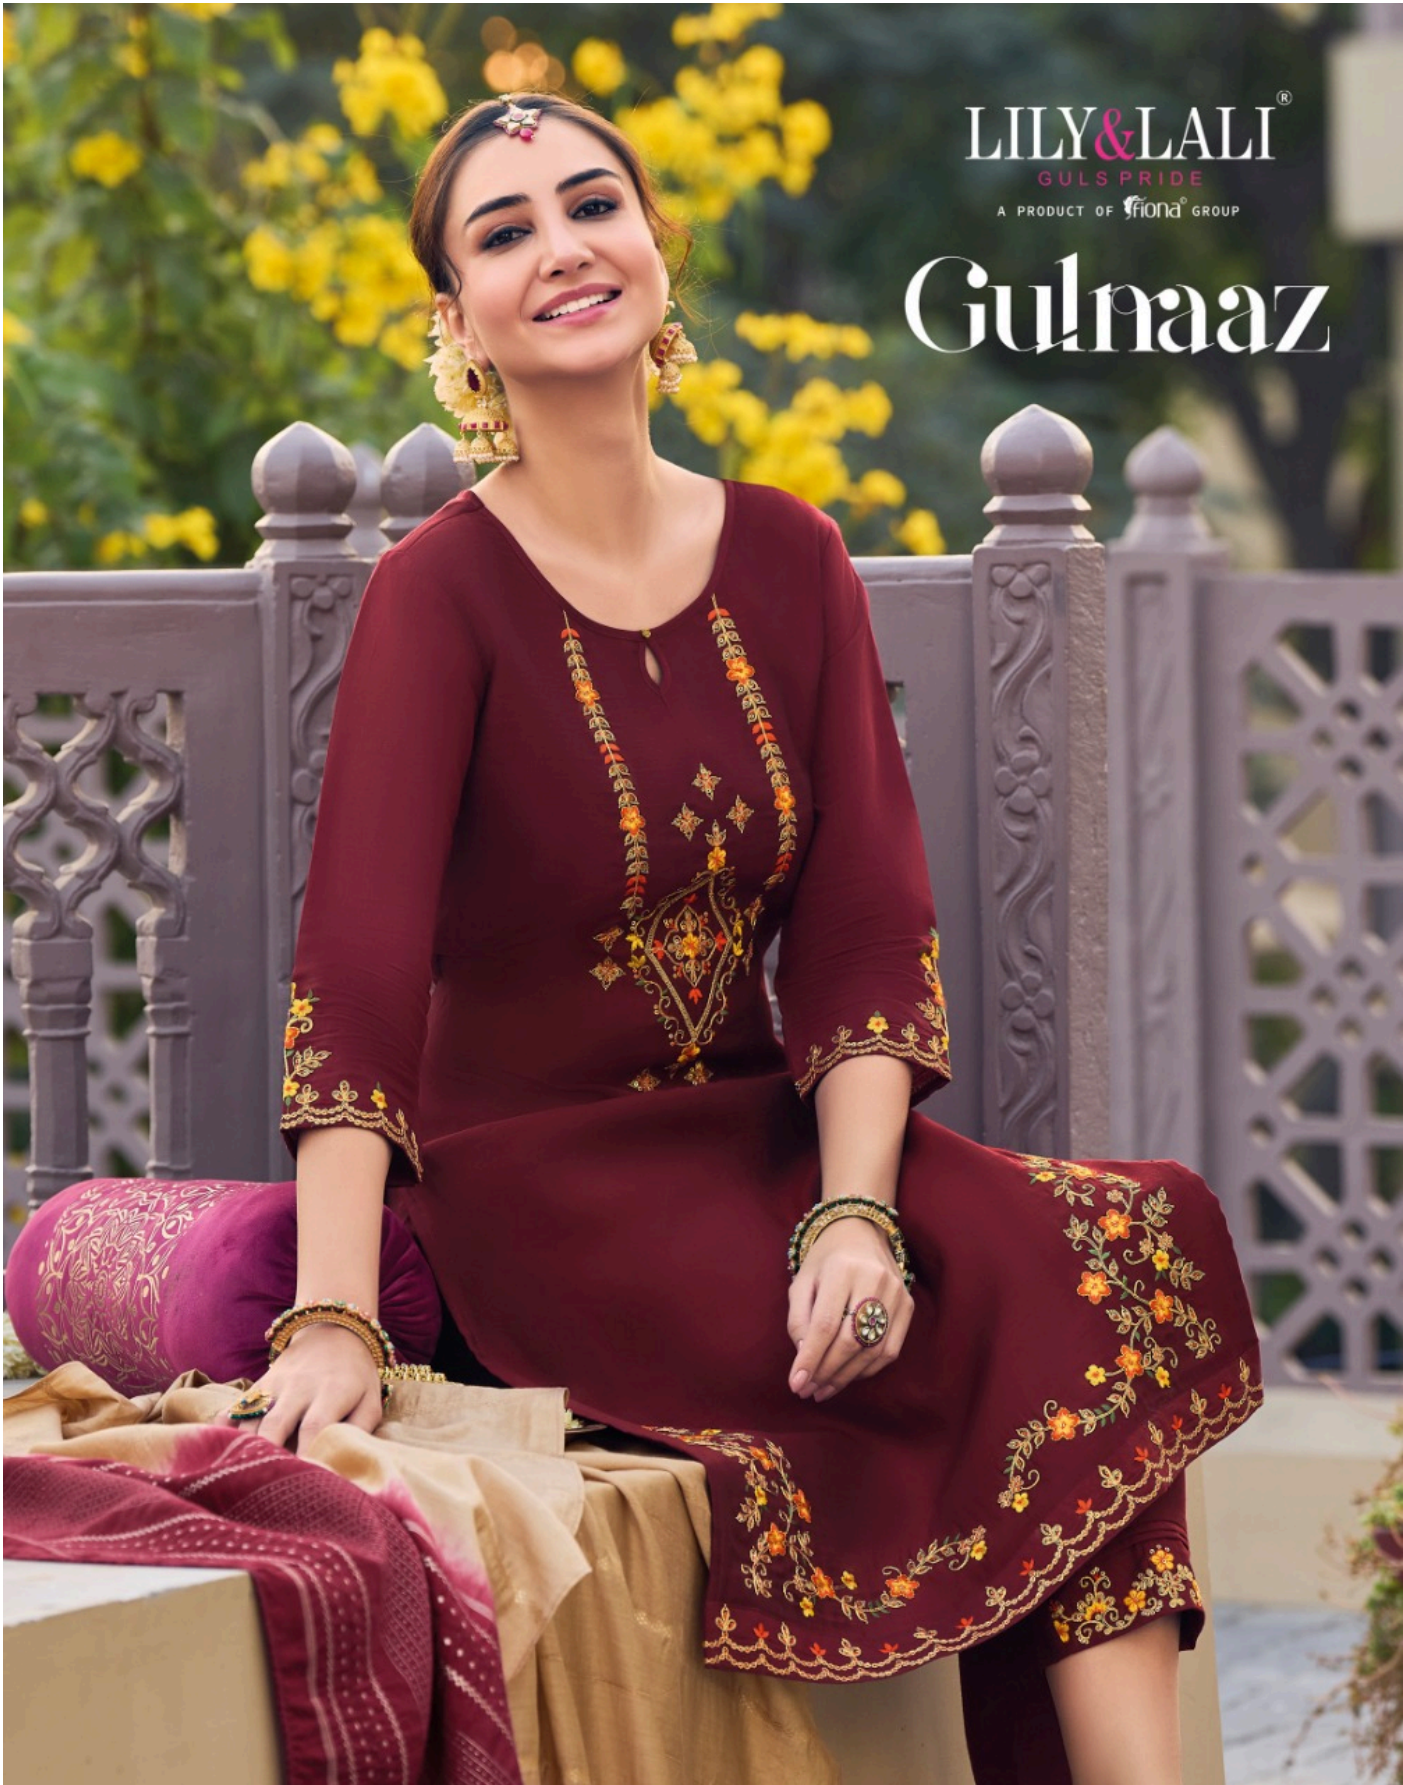

LILY & LALI®
GULSPRIDE

A PRODUCT OF fiona® GROUP

Gulnaaz