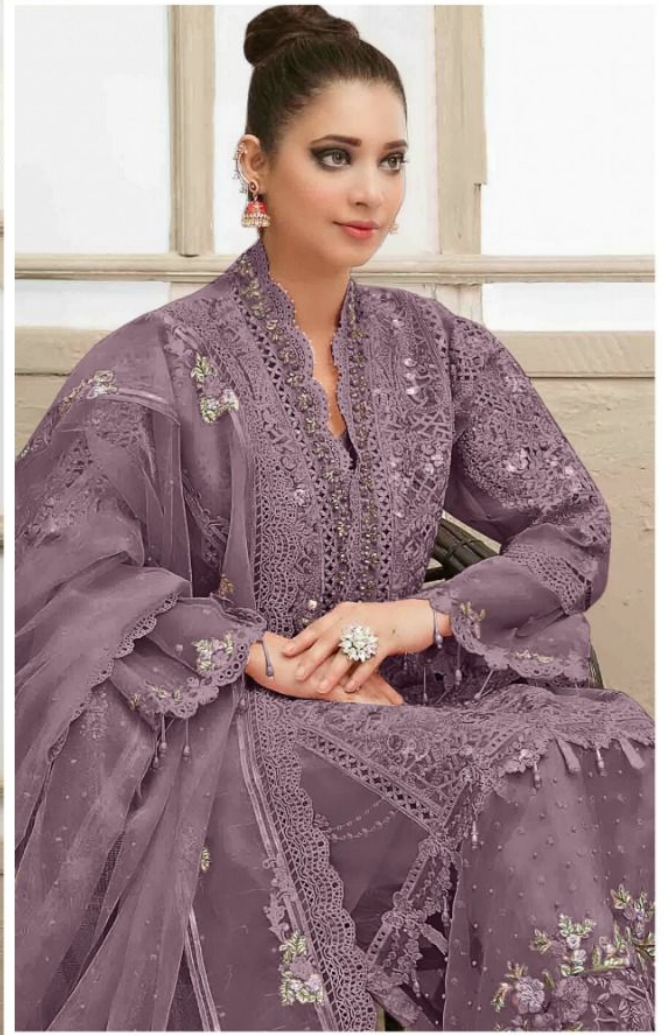

Tawakkal Vol-4
COLOURS

- TOP - Butterfly net with Heavy Embroidery
- BOTTOM-INNER - Santoon
- DUPATTA - Butterfly Net Heavy Embroidery

ALK-3028-M

ALK-3028-N

ALK-3028-O

ALK-3028-P

ALK[®]

Tawakkal Vol-4
COLOURS

AL KHUSHBU[®]

ALK -3028-M

TOP

Butterfly net with
Heavy Embroidery

BOTTOM-INNER

Santoon

DUPATTA

Butterfly Net
Heavy Embroidery

ALK[®]

Tawakkal Vol-4
COLOURS

AL KHUSHBU[®]

ALK -3028-M

TOP

Butterfly net with
Heavy Embroidery

BOTTOM-INNER

Santoon