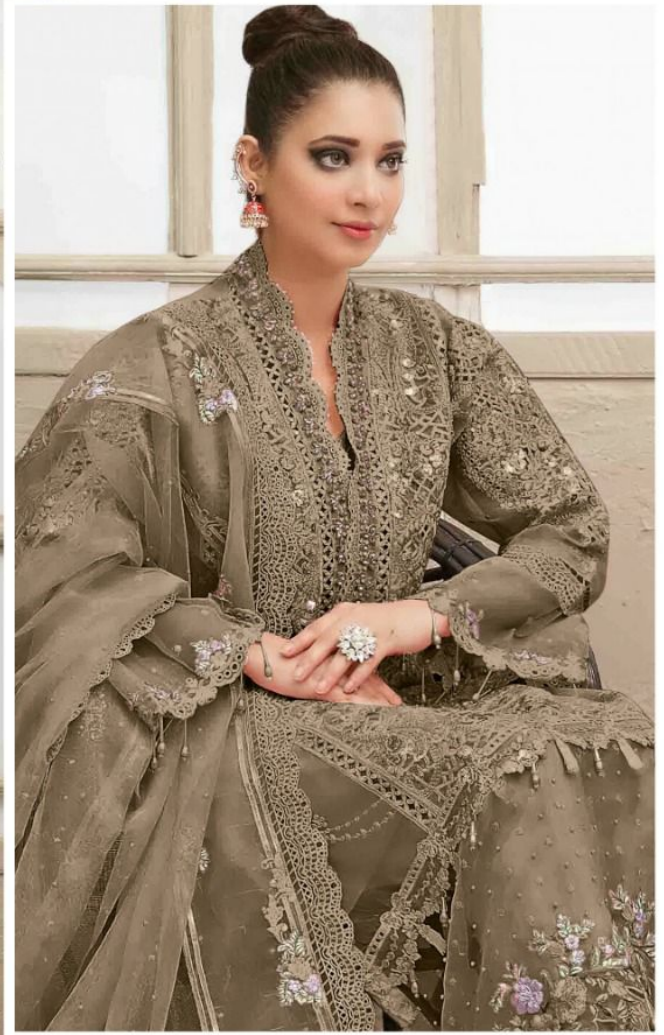

ALK®

Tawakkal Vol-4
COLOURS

AL KHUSHBU®

ALK -3028-P

TOP

Butterfly net with
Heavy Embroidery

BOTTOM-INNER

Santoon

DUPATTA

Butterfly Net
Heavy Embroidery