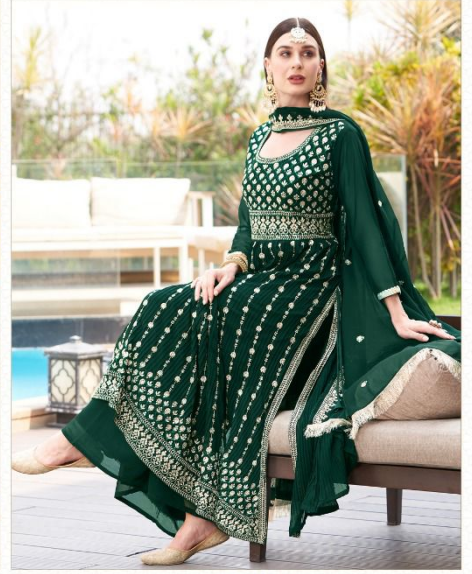

TOP
FOX GEORGETTE WITH
HEAVY EMBROIDERY
BOTTOM / INNER
FOX GEORGETTE SANTOON
DUPATTA
FOX GEORGETTE WITH
HEAVY EMBROIDERY