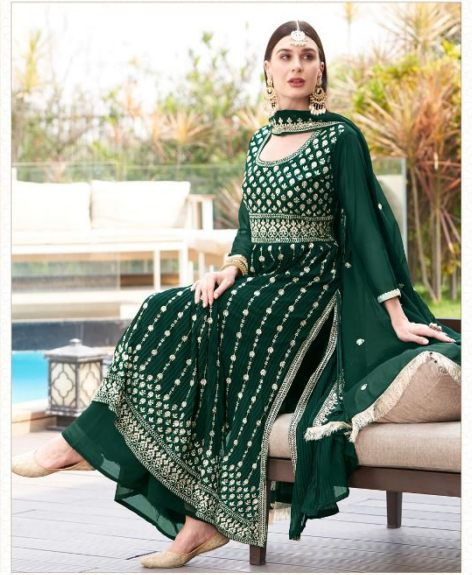

TOP
FOX GEORGETTE WITH
HEAVY EMBROIDERY
BOTTOM / INNER
FOX GEORGETTE SANTOON
DUPATTA
FOX GEORGETTE WITH
HEAVY EMBROIDERY