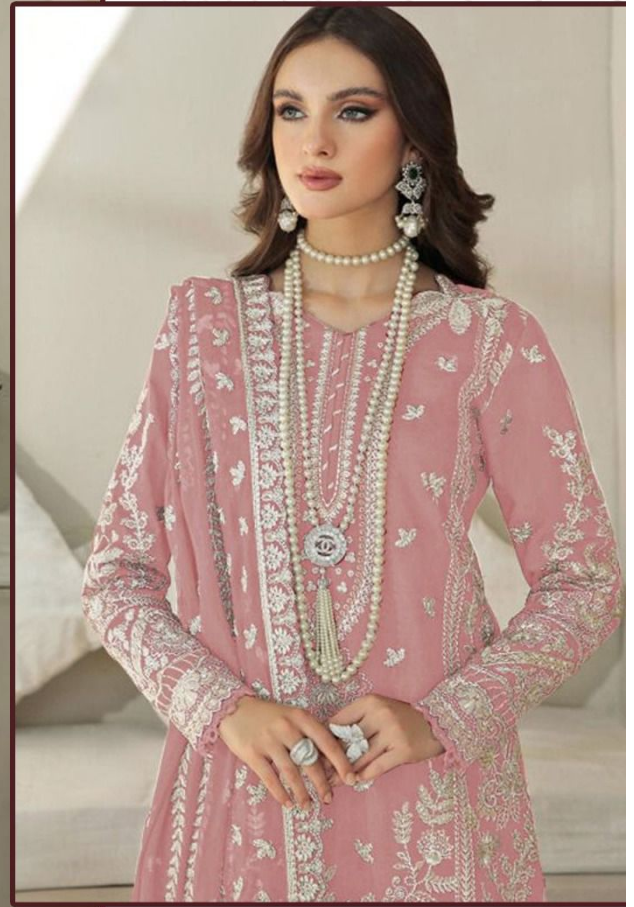

ZARQASH^{SM}
A BRAND BY KHAJURA

Z-3033-D

-:TOP:-

**Organza Embroidered Moti Work
Unstitched Kameez**

-:BOTTAM/INNER:-

Santoon

-:DUPATTA:-

Organza Heavy Work Embroidered