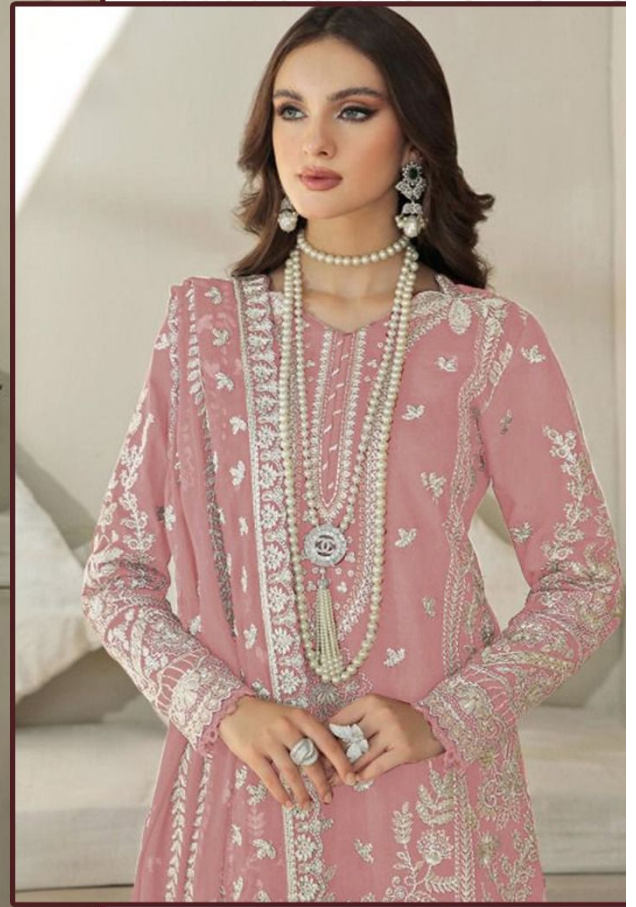

ZARQASH^{SM}
A BRAND BY KHAJURA

Z-3033-D

-:TOP:-

**Organza Embroidered Moti Work
Unstitched Kameez**

-:BOTTAM/INNER:-

Santoon

-:DUPATTA:-

Organza Heavy Work Embroidered