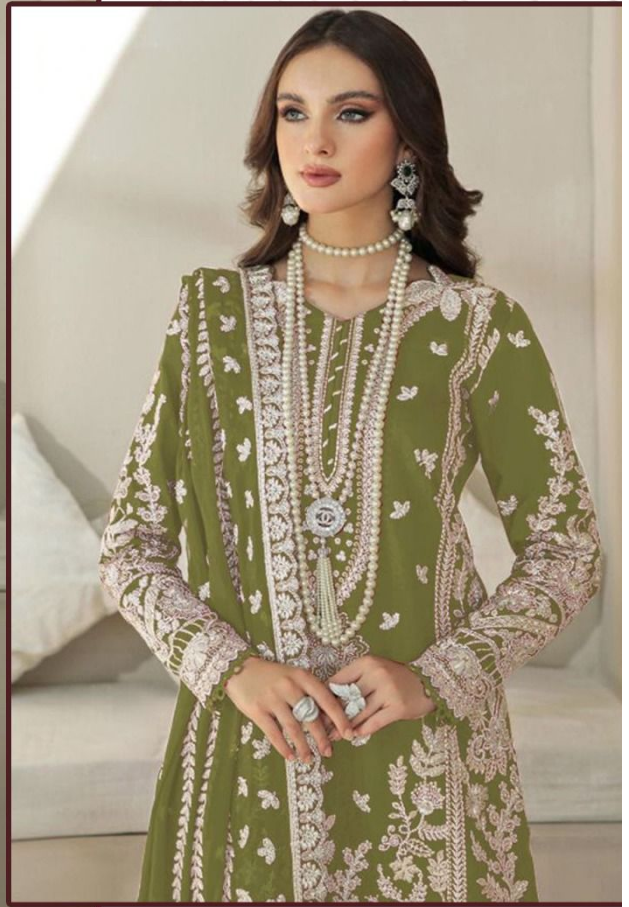

ZARQASH^{TM}
A BRAND BY KHA FERRA

Z-3033-B

-:TOP:-
Organza Embroidered Moti Work
Unstitched Kameez
-:BOTTAM/INNER:-
Santoon
-:DUPATTA:-
Organza Heavy Work Embroidered