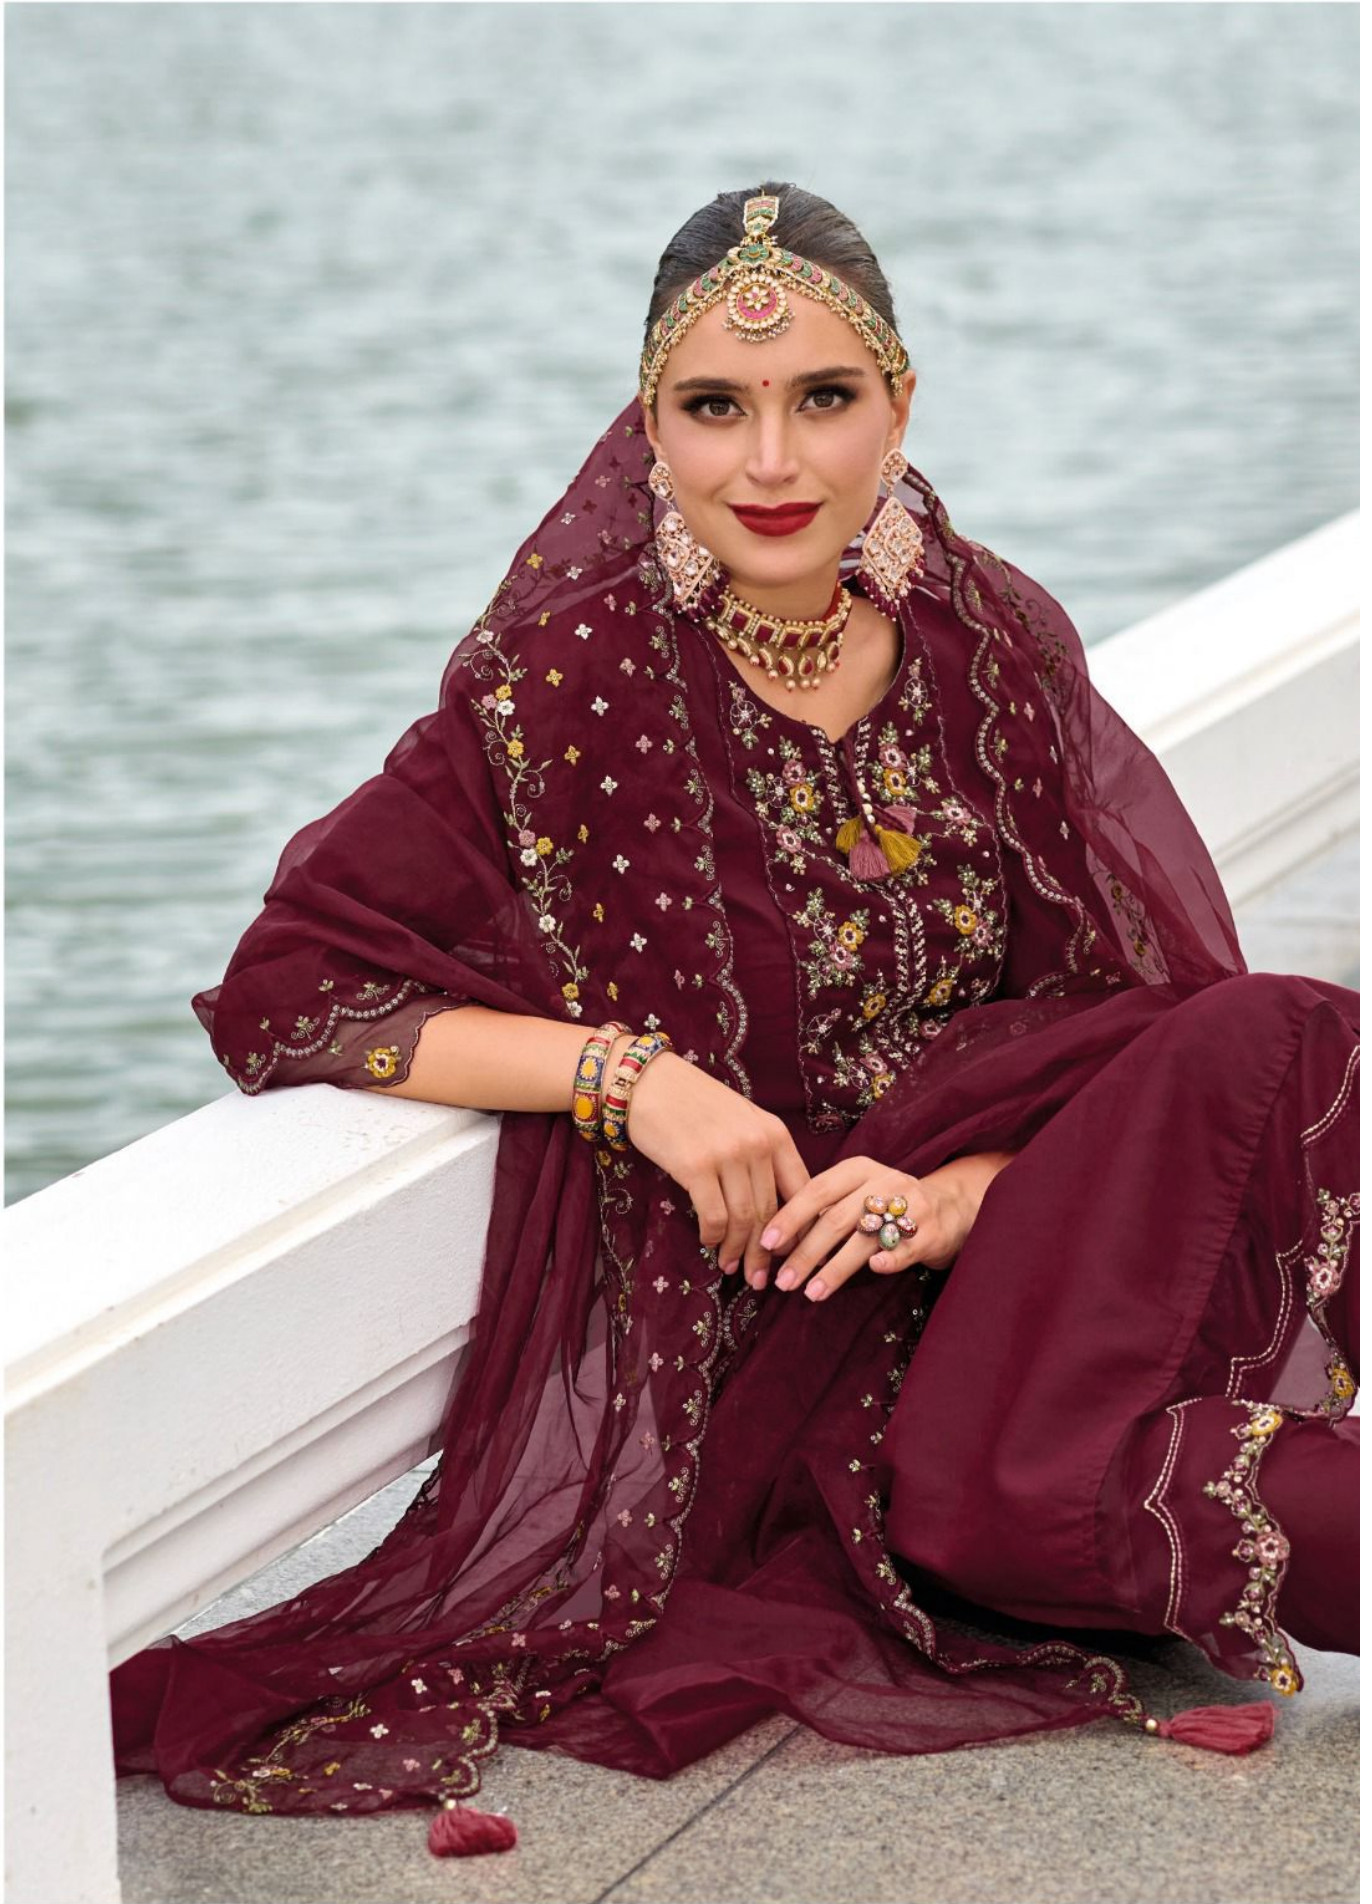

KAILEE

fashion

INDIAN ETHNIC WEAR

KAILEE™
fashion
INDIAN ETHNIC WEAR

👑 42364 👑

☺ 42361 ☺

☺ 42362 ☺

☺ 42363 ☺

☺ 42364 ☺

KAILEE
fashion
100% COTTON WEAR

KAILEE
fashion
INDIAN CLOTH WEAR

👑 42362 👑

KAILEE™

fashion

100% PURE SILK

Suhagini

VOL.4

KAILEE™

fashion

100% PURE SILK

Suhagini

VOL.4

🏺 42363 🏺

42361