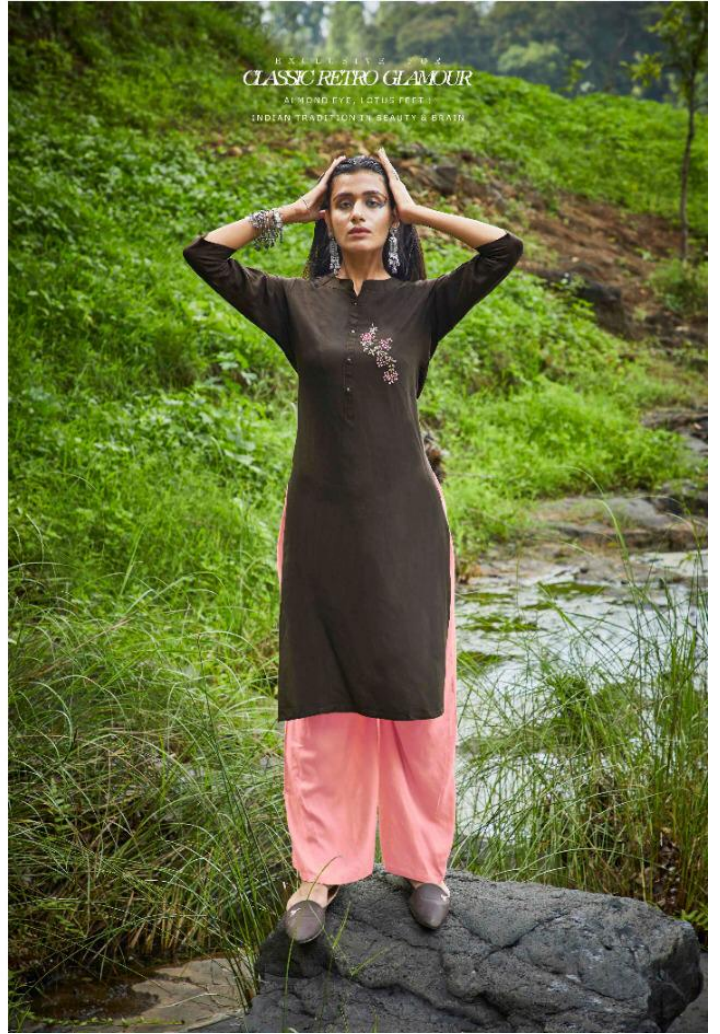

CLASSIC RETRO GLAMOUR
ALMOND EYE, LOTUS FEET
INDIAN TRADITION IN BEAUTY & GRACE