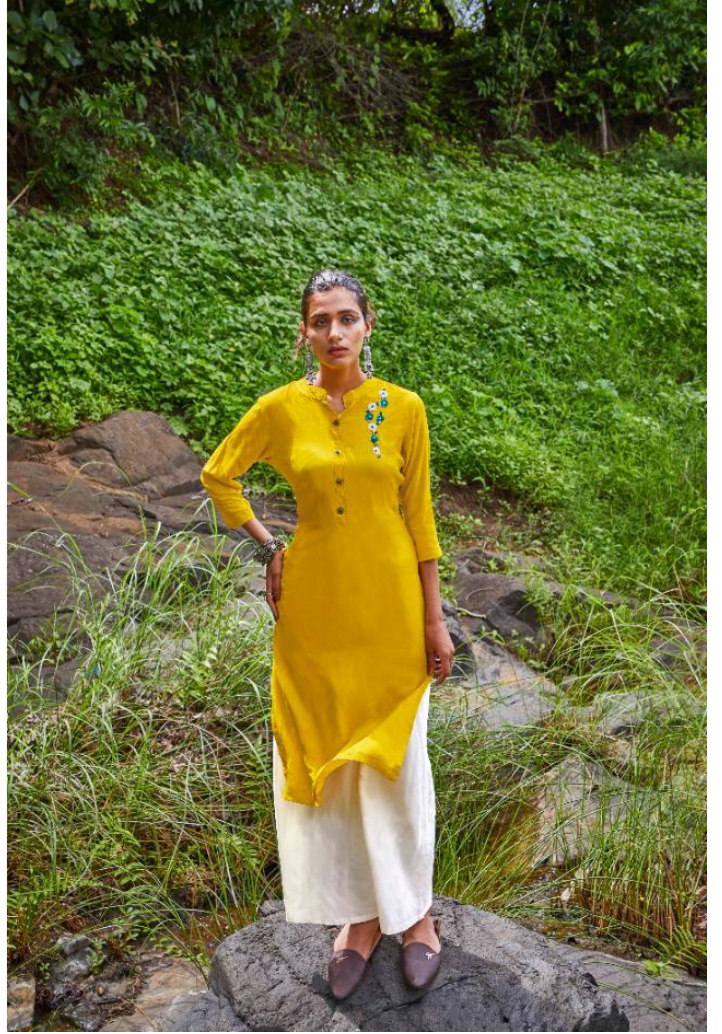

KALKI
for her
INDIAN ETHNIC WEAR

6002

EXCLUSIVE FOR
CLASSIC RETRO GLAMOUR
ALMOND EYE, LOTUS FEET |
INDIAN TRADITION IN BEAUTY & BRAIN

6003

EXCLUSIVE FOR
CLASSIC RETRO GLAMOUR
ALMOND EYE, LOTUS FEET :
INDIAN TRADITION IN BEAUTY & BRAIN

KALKI
fashion
INDIAN CLASSIC WEAVE

6007

EXCLUSIVE FOR
CLASSIC RETRO GLAMOUR
ALMOND EYE, LOTUS FEET :
INDIAN TRADITION IN BEAUTY & BRAIN

6006

EXCLUSIVE TOP
CLASSIC RETRO GLAMOUR
ALMOND EYE, LOTUS FEET :
INDIAN TRADITION IN BEAUTY & BRAIN