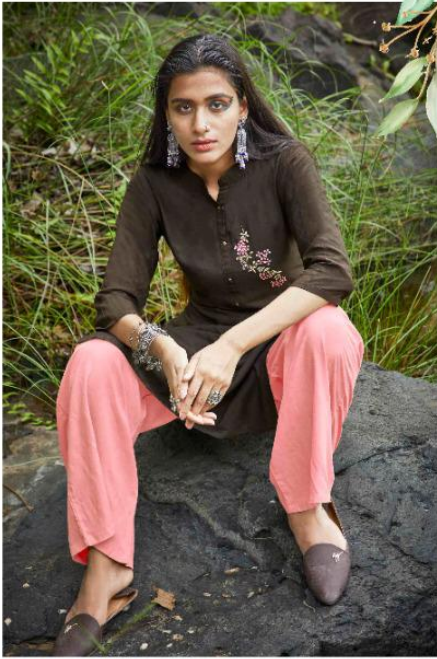

KALKI
fashion
INDIAN TRADITION IN BEAUTY & GRACE

6005