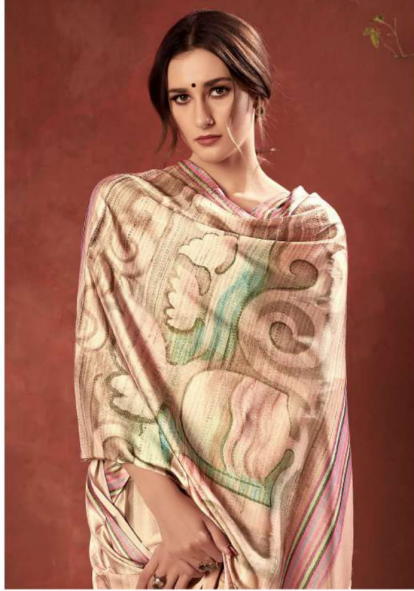

D.NO. 20410  
(PRIMIUM CRAP)

D.NO. 20401

REALM OF FANTASY  
FASHION'S LUXURIOUS ALLURE

D.NO. 20402

AMAZING GRACE  
IT'S ALL YOU NEED FOR PERFECTION THIS SEASON

D.NO. 20403

  
**ETHEREAL APPEAL**  
SHOW OFF YOUR SOFTER SIDE THIS AUTUMN WITH FLIRTY,  
FLOWING & FEMININE SILHOUETTES.

D.NO. 20404  

Apple

REFINED LUXURY

IT WAS ERA WHEN MEN WERE MEN

D.NO. 20405

PAINTERLY STROKES

INDULGE IN GUL AHMAD'S FLOATY  
RENDERINGS....

D.NO. 20406

**REFINED LUXURY**  
ADD A STRIKING STATEMENT TO YOUR LOOK WITH PIECES  
DESIGNED TO EXUDE FEMININITY & CLASS

REALM OF FANTASY  
EMBRACE SOPHISTICATED CHARM WITH THE SOFT  
FEMININE OF CHIFFON.

D.NO. 20407